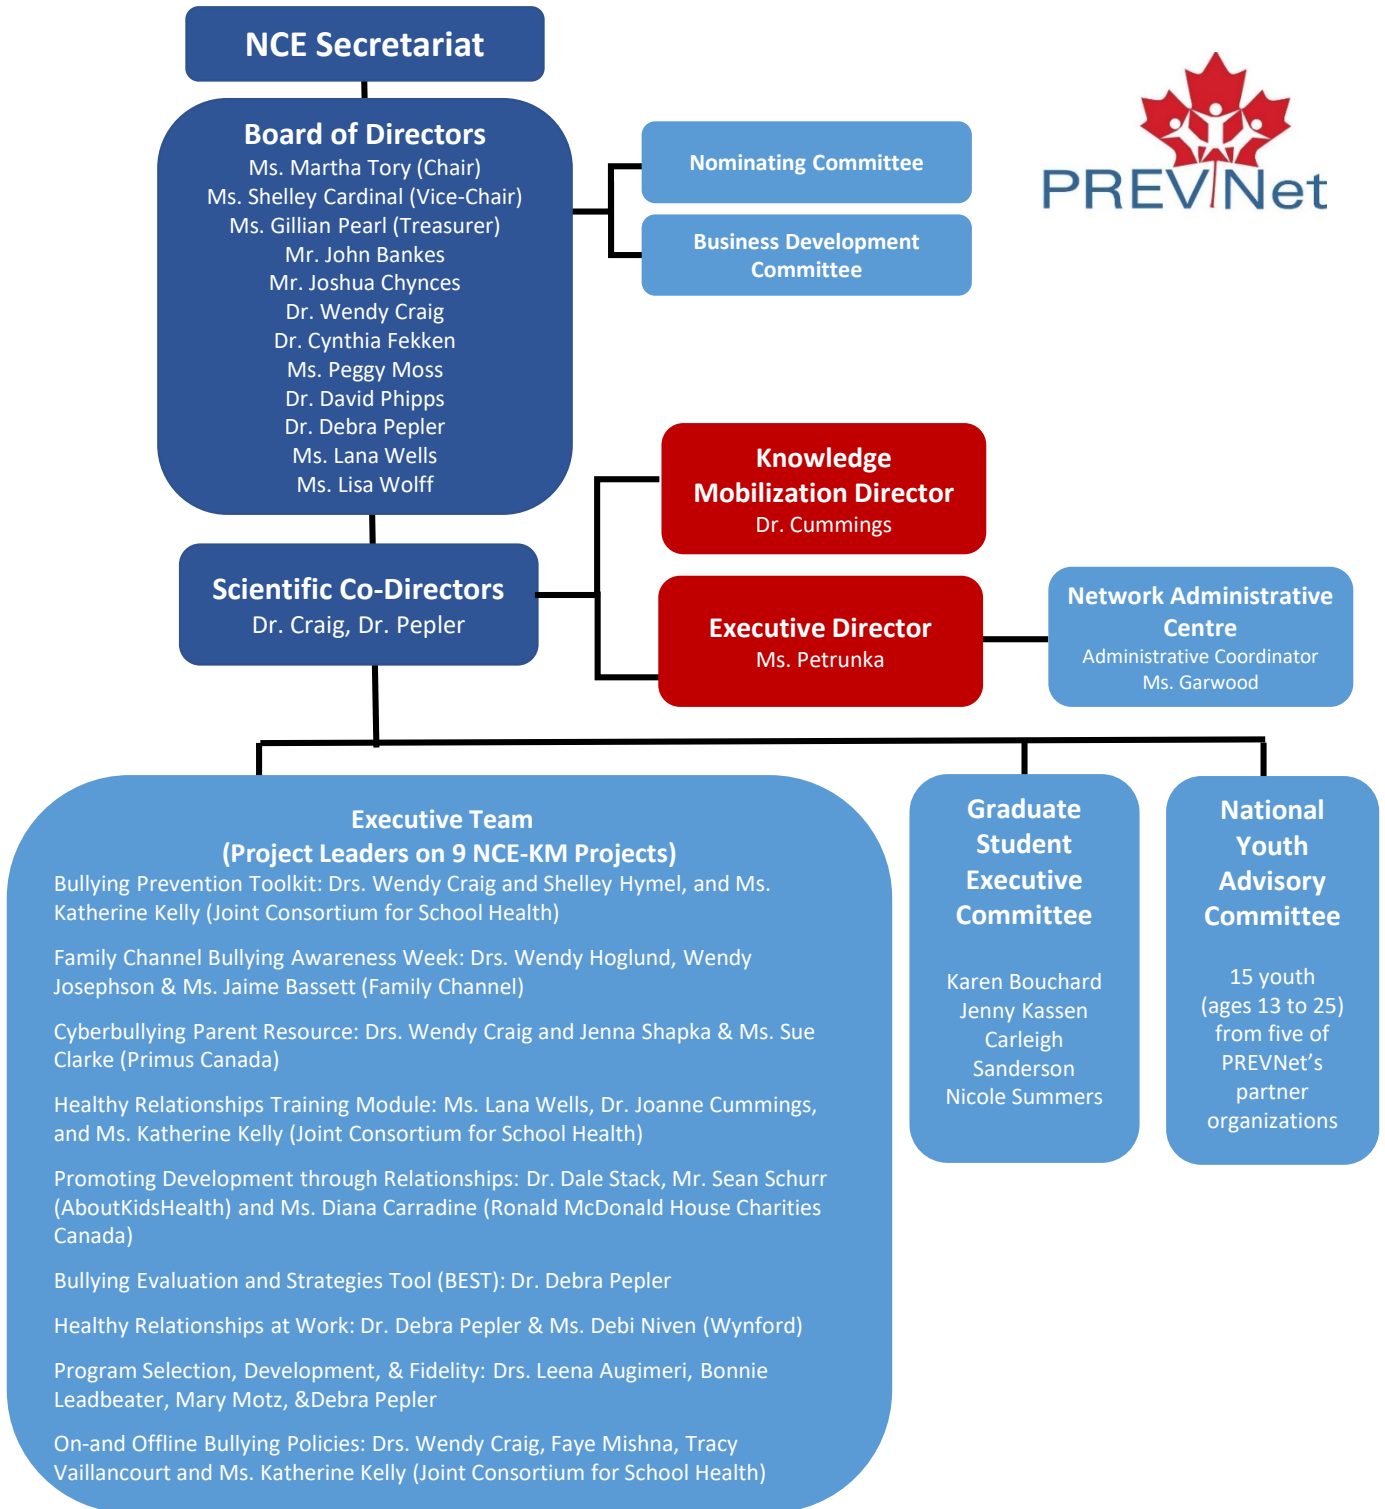

# PREVNet's Organizational Structure

**Dissemination Partners:**  
 62 national partners, 130 researchers, 174 graduate students and emerging scholars